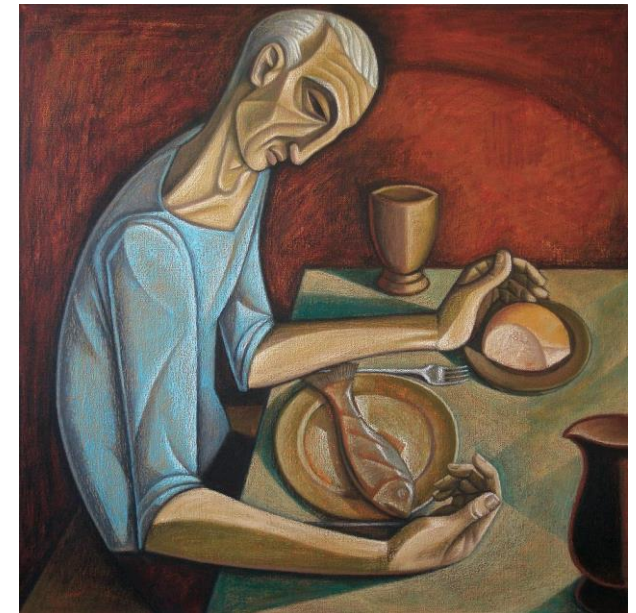

*“The basic command of religion is not “do this “or “Do not do that” but simply “Look!” (Philip Toynbee)*

Come and join us for a contemplative retreat of looking and praying with the 12 paintings showing the nameless, marginal characters from the Gospels by Michael Cook, a contemporary British Romantic artist. He is based in Derbyshire and his work is often displayed in churches and cathedrals. His work can be viewed at [www.hallowed-art.co.uk](http://www.hallowed-art.co.uk) and he has given The Bield special permission to

## The Twelve Mysteries

Praying with Michael Cook's  
paintings of the unnamed  
characters in the Gospels

**6th June 2024**  
10:00-16:30

**Facilitated by Louise Younger**

Spiritual Accompanier  
Bield Pastoral Team